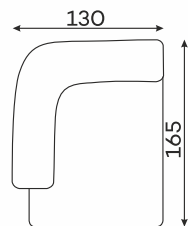

All dimensions of upholstered furniture are given with a tolerance of +/- 4 cm.

Technical information

Frame	beech wood frame, chipboard, softwood,
Seat cushion	Zig Zag spring, foam HR37
Backrest and headrest	chipboard, softwood, beaverboard, foam T30

1-SEATER UNIT

1,5-SEATER UNIT

CHAISE UNIT L

CHAISE UNIT M

All dimensions of upholstered furniture are given with a tolerance of +/- 4 cm.