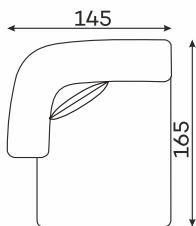

All dimensions of upholstered furniture are given with a tolerance of +/- 4 cm.

Technical information

Frame	beech wood frame, chipboard, softwood,
Seat cushion	Zig Zag spring, foam HR37
Backrest and headrest	chipboard, softwood, beaverboard, foam T30

MONZA SET 1

MONZA SET 2

MONZA SET 3

Modular units

MONZA 2-SEATER ONE ARM UNIT

MONZACORNER ELEMENT

MONZA OTTOMANA

1,5-SEATER ONE ARM UNIT

1-SEATER UNIT

1,5-SEATER UNIT

CHAISE UNIT L

CHAISE UNIT M

All dimensions of upholstered furniture are given with a tolerance of +/- 4 cm.