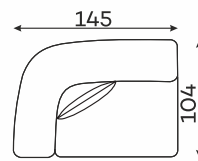

All dimensions of upholstered furniture are given with a tolerance of +/- 4 cm.

Technical information

Frame	beech wood frame, chipboard, softwood,
Seat cushion	Zig Zag spring, foam HR37
Backrest and headrest	chipboard, softwood, beaverboard, foam T30

MONZA SET 1

MONZA SET 2

MONZA SET 3

Modular units

MONZA 2-SEATER ONE ARM UNIT

MONZACORNER ELEMENT

MONZA OTTOMANA

1,5-SEATER ONE ARM UNIT

1-SEATER UNIT

1,5-SEATER UNIT

CHAISE UNIT L

CHAISE UNIT M

All dimensions of upholstered furniture are given with a tolerance of +/- 4 cm.