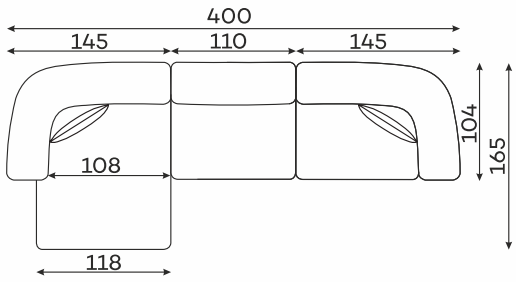

MONZA SET 1

Modular units

All dimensions of upholstered furniture are given with a tolerance of +/- 4 cm.