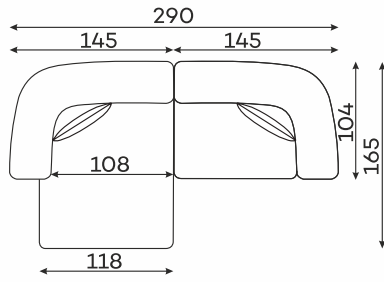

MONZA SET 2

Modular units

All dimensions of upholstered furniture are given with a tolerance of +/- 4 cm.