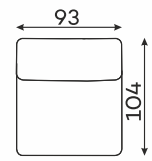

All dimensions of upholstered furniture are given with a tolerance of +/- 4 cm.

Technical information

Frame	beech wood frame, chipboard, softwood,
Seat cushion	Zig Zag spring, foam HR37
Backrest and headrest	chipboard, softwood, beaverboard, foam T30

MONZA SET 1

MONZA SET 2

MONZA SET 3

Modular units

MONZA 2-SEATER ONE ARM UNIT

MONZACORNER ELEMENT

MONZA OTTOMANA

1,5-SEATER ONE ARM UNIT

1-SEATER UNIT

1,5-SEATER UNIT

CHAISE UNIT L

CHAISE UNIT M

All dimensions of upholstered furniture are given with a tolerance of +/- 4 cm.