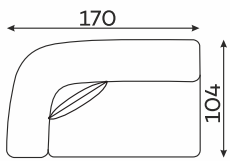

All dimensions of upholstered furniture are given with a tolerance of +/- 4 cm.

Technical information

Frame	beech wood frame, chipboard, softwood,
Seat cushion	Zig Zag spring, foam HR37
Backrest and headrest	chipboard, softwood, beaverboard, foam T30

MONZA SET 1

MONZA SET 2

MONZA SET 3

Modular units

MONZA 2-SEATER ONE ARM UNIT

MONZACORNER ELEMENT

MONZA OTTOMANA

1,5-SEATER ONE ARM UNIT

1-SEATER UNIT

1,5-SEATER UNIT

CHAISE UNIT L

CHAISE UNIT M

All dimensions of upholstered furniture are given with a tolerance of +/- 4 cm.