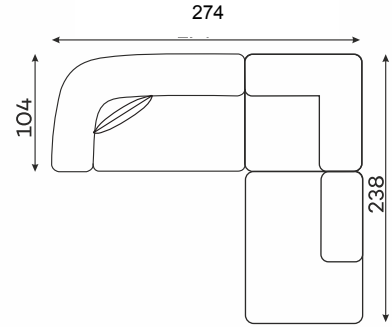

All dimensions of upholstered furniture are given with a tolerance of +/- 4 cm.

Technical information

Frame	beech wood frame, chipboard, softwood,
Seat cushion	Zig Zag spring, foam HR37
Backrest and headrest	chipboard, softwood, beaverboard, foam T30

MONZA SET 1

MONZA SET 2

MONZA SET 3

Modular units

MONZA 2-SEATER ONE ARM UNIT

MONZACORNER ELEMENT

MONZA OTTOMANA

1,5-SEATER ONE ARM UNIT

1-SEATER UNIT

1,5-SEATER UNIT

CHAISE UNIT L

CHAISE UNIT M

All dimensions of upholstered furniture are given with a tolerance of +/- 4 cm.