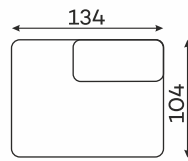

All dimensions of upholstered furniture are given with a tolerance of +/- 4 cm.

Technical information

Frame	beech wood frame, chipboard, softwood,
Seat cushion	Zig Zag spring, foam HR37
Backrest and headrest	chipboard, softwood, beaverboard, foam T30

MONZA SET 1

MONZA SET 2

MONZA SET 3

Modular units

MONZA 2-SEATER ONE ARM UNIT

MONZACORNER ELEMENT

MONZA OTTOMANA

1,5-SEATER ONE ARM UNIT

1-SEATER UNIT

1,5-SEATER UNIT

CHAISE UNIT L

CHAISE UNIT M

All dimensions of upholstered furniture are given with a tolerance of +/- 4 cm.