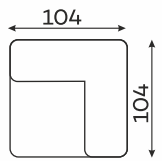

All dimensions of upholstered furniture are given with a tolerance of +/- 4 cm.

Technical information

Frame	beech wood frame, chipboard, softwood,
Seat cushion	Zig Zag spring, foam HR37
Backrest and headrest	chipboard, softwood, beaverboard, foam T30

MONZA SET 1

MONZA SET 2

MONZA SET 3

Modular units

MONZA 2-SEATER ONE ARM UNIT

MONZACORNER ELEMENT

MONZA OTTOMANA

1,5-SEATER ONE ARM UNIT

1-SEATER UNIT

1,5-SEATER UNIT

CHAISE UNIT L

CHAISE UNIT M

All dimensions of upholstered furniture are given with a tolerance of +/- 4 cm.