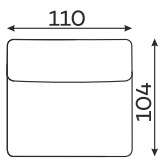

All dimensions of upholstered furniture are given with a tolerance of +/- 4 cm.

Technical information

Frame	beech wood frame, chipboard, softwood,
Seat cushion	Zig Zag spring, foam HR37
Backrest and headrest	chipboard, softwood, beaverboard, foam T30

MONZA SET 1

MONZA SET 2

MONZA SET 3

Modular units

MONZA 2-SEATER ONE ARM UNIT

MONZACORNER ELEMENT

MONZA OTTOMANA

1,5-SEATER ONE ARM UNIT

1-SEATER UNIT

1,5-SEATER UNIT

CHAISE UNIT L

CHAISE UNIT M

All dimensions of upholstered furniture are given with a tolerance of +/- 4 cm.