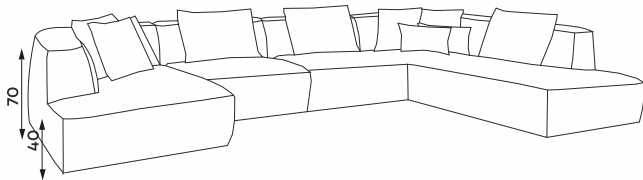

Monza

befame

What makes the Monza stand out?

You have the opportunity to choose a fabric from dedicated collections, including fabrics that are easy to clean.

The perfect fit between the seat and backrest to the anatomical shape of the human body provides exceptional comfort and ergonomics of the body.

The furniture is fully upholstered, so you can put it in the middle of the living room.

The sinuous springs make the seat more flexible and provide a perfect base for high-elastic foam.

The highly elastic foam used increases the strength and elasticity of the seat preventing deformation.

All dimensions of upholstered furniture are given with a tolerance of +/- 4 cm.

Technical information

Frame	beech wood frame, chipboard, softwood,
Seat cushion	Zig Zag spring, foam HR37
Backrest and headrest	chipboard, softwood, beaverboard, foam T30

1-SEATER UNIT

1,5-SEATER UNIT

CHAISE UNIT L

CHAISE UNIT M

All dimensions of upholstered furniture are given with a tolerance of +/- 4 cm.