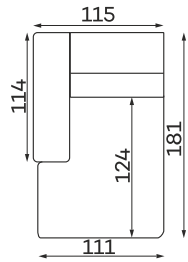

LUST
CHAISELOUNGE
MANUAL
HEADREST