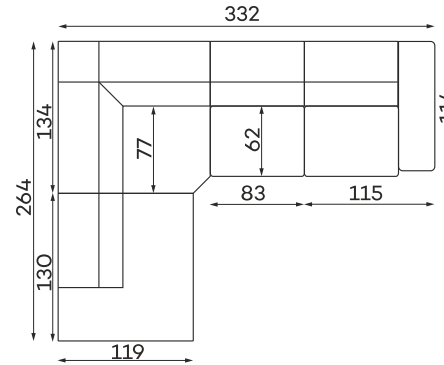

Corner sofas

Available in a left-hand or right-hand configuration. The sets below are left-hand facing.

LUST SET 1 CORNER MANUAL

LUST SET 1 CORNER ELECTRIC

LUST SET 2 CORNER MANUAL

Modular units

Available in a left-hand or right-hand configuration. The sets below are left-hand facing.

LUST
CHAISELOUNGE
ELECTRIC
HEADREST

LUST 1 - SEATER
FULL ELECTRIC

LUST 1 - SEATER
WITH ARMREST
FULL ELECTRIC

All dimensions of upholstered furniture are given with a tolerance of +/- 4 cm.

Other dimensions