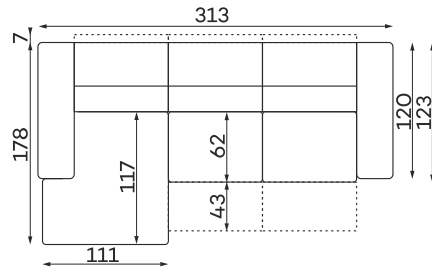

Corner sofas

Available in a left-hand or right-hand configuration. The sets below are left-hand facing.

LUST SET 1 CORNER MANUAL

LUST SET 1 CORNER ELECTRIC

LUST SET 2 CORNER MANUAL

Modular units

Available in a left-hand or right-hand configuration. The sets below are left-hand facing.

LUST
CHAISELOUNGE
ELECTRIC
HEADREST

LUST 1 - SEATER
FULL ELECTRIC

LUST 1 - SEATER
WITH ARMREST
FULL ELECTRIC

All dimensions of upholstered furniture are given with a tolerance of +/- 4 cm.

Other dimensions