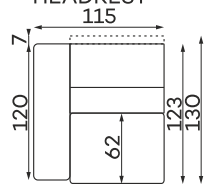

Corner sofas

Available in a left-hand or right-hand configuration. The sets below are left-hand facing.

LUST SET 1 CORNER MANUAL

LUST SET 1 CORNER ELECTRIC

LUST SET 2 CORNER MANUAL

Modular units

Available in a left-hand or right-hand configuration. The sets below are left-hand facing.

LUST 1 - SEATER
MANUAL
HEADREST

LUST 1 - SEATER
WITH ARMREST
MANUAL
HEADREST

LUST
CHAISELOUNGE
MANUAL
HEADREST

LUST CORNER
MANUAL
HEADREST

LUST
OTTOMAN

LUST 1 - SEATER
ELECTRIC
HEADREST

LUST 1 - SEATER
WITH ARMREST
ELECTRIC
HEADREST

LUST
CHAISELOUNGE
ELECTRIC
HEADREST

LUST 1 - SEATER
FULL ELECTRIC

LUST 1 - SEATER
WITH ARMREST
FULL ELECTRIC

All dimensions of upholstered furniture are given with a tolerance of +/- 4 cm.

Other dimensions