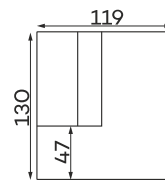

LUST 1 - SEATER
MANUAL
HEADREST

LUST 1 - SEATER
WITH ARMREST
MANUAL
HEADREST

LUST
CHAISELOUNGE
MANUAL
HEADREST

LUST CORNER
MANUAL
HEADREST

LUST
OTTOMAN

LUST 1 - SEATER
ELECTRIC
HEADREST

LUST 1 - SEATER
WITH ARMREST
ELECTRIC
HEADREST

LUST
CHAISELOUNGE
ELECTRIC
HEADREST

LUST 1 - SEATER
FULL ELECTRIC

LUST 1 - SEATER
WITH ARMREST
FULL ELECTRIC

All dimensions of upholstered furniture are given with a tolerance of +/- 4 cm.

Other dimensions