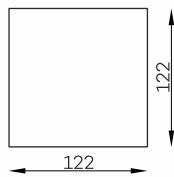

Vista BIG POUFFE