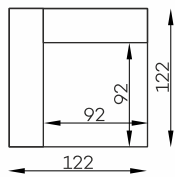

Vista CORNER ELEMENT S