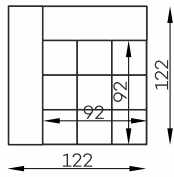

Bella CHAISE LONGUE

Bella CORNER ELEMENT S