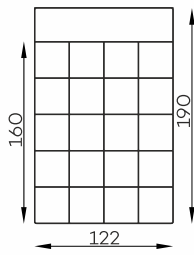

All dimensions of upholstered furniture are given with a tolerance of +/- 4 cm.

# Modular units

Bella BIG POUFFE

Bella CORNER ELEMENT S

Bella 1-SEATER S

Bella 1-SEATER S WITH ARMREST

Bella SMALL POUFFE

Bella 1-SEATER L WITH ARMREST

Bella CHAISE LONGUE

Vista 1-SEATER L

Bella Vista NARROW SIDE

Bella Vista WIDE SIDE

All dimensions of upholstered furniture are given with a tolerance of +/- 4 cm.