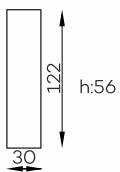

Bella 1-SEATER L

Vista BIG POUFFE

Vista CORNER ELEMENT S

Vista 1-SEATER S

Vista 1-SEATER S WITH ARMREST

Vista SMALL POUFFE

Vista 1-SEATER L WITH ARMREST

Vista CHAISE LONGUE

Vista 1-SEATER L

Bella Vista NARROW SIDE

Bella Vista WIDE SIDE

All dimensions of upholstered furniture are given with a tolerance of +/- 4 cm.