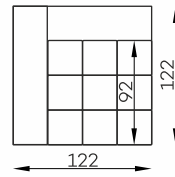

# Modular units

Bella BIG POUFFE

Bella CORNER ELEMENT S

Bella 1-SEATER S

Bella 1-SEATER S WITH ARMREST

Bella SMALL POUFFE

Bella 1-SEATER L WITH ARMREST

Bella CHAISE LONGUE

Vista 1-SEATER L

Bella Vista NARROW SIDE

Bella Vista WIDE SIDE

All dimensions of upholstered furniture are given with a tolerance of +/- 4 cm.