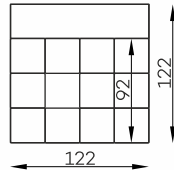

Modular units

All dimensions of upholstered furniture are given with a tolerance of +/- 4 cm.