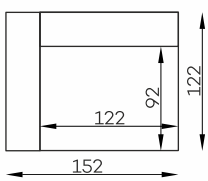

All dimensions of upholstered furniture are given with a tolerance of +/- 4 cm.

Bella 1-SEATER L

Vista BIG POUFFE

Vista CORNER ELEMENT S

Vista 1-SEATER S

Vista 1-SEATER S WITH ARMREST

Vista SMALL POUFFE

Vista 1-SEATER L WITH ARMREST

Vista CHAISE LONGUE

Vista 1-SEATER L

Bella Vista NARROW SIDE

Bella Vista WIDE SIDE

All dimensions of upholstered furniture are given with a tolerance of +/- 4 cm.