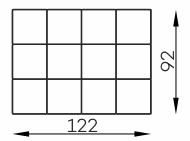

# Modular units

Bella BIG POUFFE

Bella CORNER ELEMENT S

Bella 1-SEATER S

Bella 1-SEATER S WITH ARMREST

Bella SMALL POUFFE

Bella 1-SEATER L WITH ARMREST

Bella CHAISE LONGUE

Vista 1-SEATER L

Bella Vista NARROW SIDE

Bella Vista WIDE SIDE

All dimensions of upholstered furniture are given with a tolerance of +/- 4 cm.