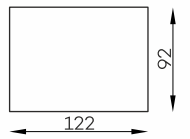

Bella 1-SEATER L

Vista BIG POUFFE

Vista CORNER ELEMENT S

Vista 1-SEATER S

Vista 1-SEATER S WITH ARMREST

Vista SMALL POUFFE

Vista 1-SEATER L WITH ARMREST

Vista CHAISE LONGUE

Vista 1-SEATER L

Bella Vista NARROW SIDE

Bella Vista WIDE SIDE

All dimensions of upholstered furniture are given with a tolerance of +/- 4 cm.