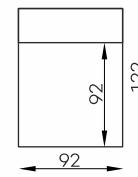

Vista 1-SEATER L

Vista 1-SEATER S