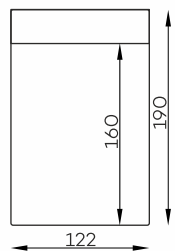

All dimensions of upholstered furniture are given with a tolerance of +/- 4 cm.

Bella 1-SEATER L

Vista BIG POUFFE

Vista CORNER ELEMENT S

Vista 1-SEATER S

Vista 1-SEATER S WITH ARMREST

Vista SMALL POUFFE

Vista 1-SEATER L WITH ARMREST

Vista CHAISE LONGUE

Vista 1-SEATER L

Bella Vista NARROW SIDE

Bella Vista WIDE SIDE

All dimensions of upholstered furniture are given with a tolerance of +/- 4 cm.