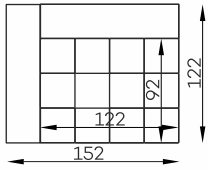

## Technical information

|                       |   |
|-----------------------|---|
| Frame                 | beech wood frame  |
| Seat cushion          | Additional construction elements: board MDF, chipboard, leafy tree, softwood wood, Zig Zag spring A, foam HR40 + HR30 |
| Backrest and headrest | board MDF, chipboard, plywood, softwood wood/beech wood, foam T30   |

# Modular units

Bella BIG POUFFE

Bella CORNER ELEMENT S

Bella 1-SEATER S

Bella 1-SEATER S WITH ARMREST

Bella SMALL POUFFE

Bella 1-SEATER L WITH ARMREST

Bella CHAISE LONGUE

Vista 1-SEATER L

Bella Vista NARROW SIDE

Bella Vista WIDE SIDE

All dimensions of upholstered furniture are given with a tolerance of +/- 4 cm.