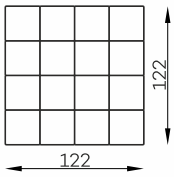

Modular units

Bella BIG POUFFE