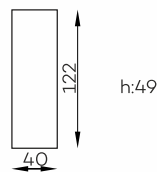

Bella 1-SEATER L

Vista BIG POUFFE

Vista CORNER ELEMENT S

Vista 1-SEATER S

Vista 1-SEATER S WITH ARMREST

Vista SMALL POUFFE

Vista 1-SEATER L WITH ARMREST

Vista CHAISE LONGUE

Vista 1-SEATER L

Bella Vista NARROW SIDE

Bella Vista WIDE SIDE

All dimensions of upholstered furniture are given with a tolerance of +/- 4 cm.