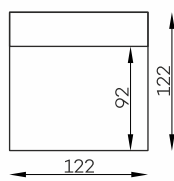

All dimensions of upholstered furniture are given with a tolerance of +/- 4 cm.

Bella 1-SEATER L

Vista BIG POUFFE

Vista CORNER ELEMENT S

Vista 1-SEATER S

Vista 1-SEATER S WITH ARMREST

Vista SMALL POUFFE

Vista 1-SEATER L WITH ARMREST

Vista CHAISE LONGUE

Vista 1-SEATER L

Bella Vista NARROW SIDE

Bella Vista WIDE SIDE

All dimensions of upholstered furniture are given with a tolerance of +/- 4 cm.