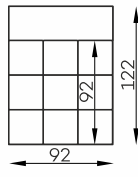

## Technical information

|                       |   |
|-----------------------|---|
| Frame                 | beech wood frame  |
| Seat cushion          | Additional construction elements: board MDF, chipboard, leafy tree, softwood wood, Zig Zag spring A, foam HR40 + HR30 |
| Backrest and headrest | board MDF, chipboard, plywood, softwood wood/beech wood, foam T30   |

# Modular units

Bella BIG POUFFE

Bella CORNER ELEMENT S

Bella 1-SEATER S

Bella 1-SEATER S WITH ARMREST

Bella SMALL POUFFE

Bella 1-SEATER L WITH ARMREST

Bella CHAISE LONGUE

Vista 1-SEATER L

Bella Vista NARROW SIDE

Bella Vista WIDE SIDE

All dimensions of upholstered furniture are given with a tolerance of +/- 4 cm.