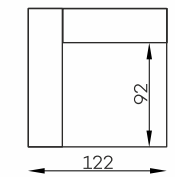

All dimensions of upholstered furniture are given with a tolerance of +/- 4 cm.

Bella 1-SEATER L

Vista BIG POUFFE

Vista CORNER ELEMENT S

Vista 1-SEATER S

Vista 1-SEATER S WITH ARMREST

Vista SMALL POUFFE

Vista 1-SEATER L WITH ARMREST

Vista CHAISE LONGUE

Vista 1-SEATER L

Bella Vista NARROW SIDE

Bella Vista WIDE SIDE

All dimensions of upholstered furniture are given with a tolerance of +/- 4 cm.